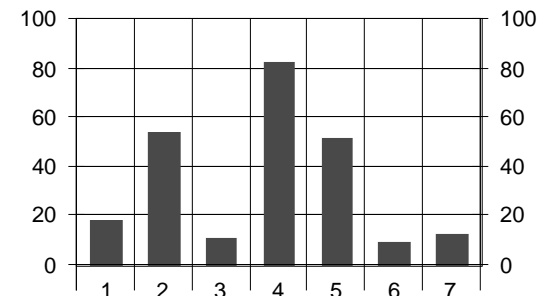

	Leg 1	Leg 2	Leg 3	Leg 4	Leg 5	Leg 6	Leg 7
<b>Race Position at this leg</b>	63	56	65	47	46	57	57
<b>Race Time at this leg</b>	01:41:13	03:00:37	04:29:07	06:13:12	06:29:07	10:01:47	11:28:57
<b>Average Race Time at this leg</b>	01:28:19	02:48:19	03:56:21	06:08:50	06:24:14	08:36:58	09:37:20
<b>Winning Race Time at this leg</b>	01:02:51	02:12:35	03:04:57	04:10:38	04:32:45	06:05:10	06:43:39
<b>Winning Team at this leg</b>	50	50	57	74	74	50	50
<b>Place on just this leg</b>	65	37	71	15	39	72	70
<b>Split Time for this leg</b>	01:41:13	01:19:24	01:28:30	01:44:05	00:15:55	03:32:40	01:27:10
<b>Average Split Time on this leg</b>	01:28:19	01:19:59	01:07:54	02:14:38	00:17:27	02:12:44	01:00:22
<b>Fastest Split Time on this leg</b>	01:02:51	00:48:54	00:46:24	00:51:50	00:05:52	01:25:33	00:38:29
<b>Fastest Team on just this leg</b>	50	28	29	74	44	57	50

**Overall Race Performance**

These graphs show the Performance of the team against all 78 teams entered

1st place = 100% Performance

Updated 6/1/2008 3:55:50 PM

**Split Leg Performance**

**=> These are 'Unofficial Results' until Race Officials have validated their reports. <=  
Data Collection and Display Software Programs written by Jim Baremore, Amateur Radio Operator K5QQ**