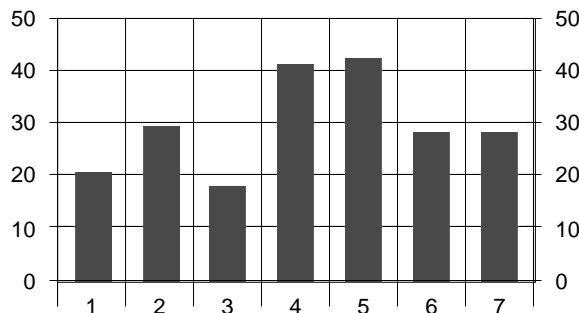

~2008 Ozark Greenways Adventure Race~

**Real Time Race Results brought to you by
Greene County and Christian County Hams,
Members of the Amateur Radio Emergency Services**

Team 1: Dusk to Don (Status: Complete)

	Leg 1	Leg 2	Leg 3	Leg 4	Leg 5	Leg 6	Leg 7
Race Position at this leg	63	56	65	47	46	57	57
Race Time at this leg	01:41:13	03:00:37	04:29:07	06:13:12	06:29:07	10:01:47	11:28:57
Average Race Time at this leg	01:28:19	02:48:19	03:56:21	06:08:50	06:24:14	08:36:58	09:37:20
Winning Race Time at this leg	01:02:51	02:12:35	03:04:57	04:10:38	04:32:45	06:05:10	06:43:39
Winning Team at this leg	50	50	57	74	74	50	50
Place on just this leg	65	37	71	15	39	72	70
Split Time for this leg	01:41:13	01:19:24	01:28:30	01:44:05	00:15:55	03:32:40	01:27:10
Average Split Time on this leg	01:28:19	01:19:59	01:07:54	02:14:38	00:17:27	02:12:44	01:00:22
Fastest Split Time on this leg	01:02:51	00:48:54	00:46:24	00:51:50	00:05:52	01:25:33	00:38:29
Fastest Team on just this leg	50	28	29	74	44	57	50

Overall Race Performance

These graphs show the Performance of the team against all 78 teams entered

1st place = 100% Performance

Updated 6/1/2008 3:55:50 PM