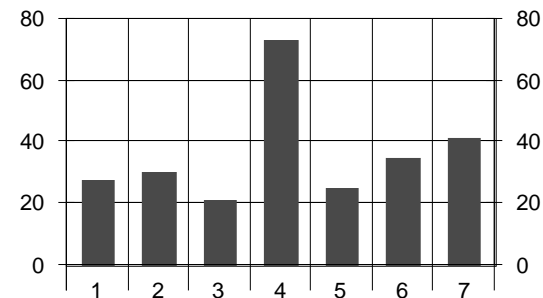

Overall Race Performance

These graphs show the Performance of the team against all 78 teams entered

1st place = 100% Performance

Updated 6/1/2008 3:55:50 PM

Split Leg Performance

**=> These are 'Unofficial Results' until Race Officials have validated their reports. <=
Data Collection and Display Software Programs written by Jim Baremore, Amateur Radio Operator K5QQ**