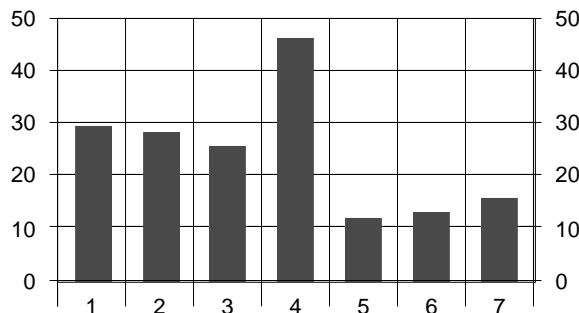

~2008 Ozark Greenways Adventure Race~

**Real Time Race Results brought to you by
Greene County and Christian County Hams,
Members of the Amateur Radio Emergency Services**

Team 10: TEAMCB'S (Status: Partial)

	Leg 1	Leg 2	Leg 3	Leg 4	Leg 5	Leg 6	Leg 7
Race Position at this leg	56	57	59	43	70	69	67
Race Time at this leg	01:35:15	03:01:05	04:19:09	06:10:00	06:29:54	08:53:02	09:56:55
Average Race Time at this leg	01:28:19	02:48:19	03:56:21	06:08:50	06:24:14	08:36:58	09:37:20
Winning Race Time at this leg	01:02:51	02:12:35	03:04:57	04:10:38	04:32:45	06:05:10	06:43:39
Winning Team at this leg	50	50	57	74	74	50	50
Place on just this leg	58	56	63	22	60	52	47
Split Time for this leg	01:35:15	01:25:50	01:18:04	01:50:51	00:19:54	02:23:08	01:03:53
Average Split Time on this leg	01:28:19	01:19:59	01:07:54	02:14:38	00:17:27	02:12:44	01:00:22
Fastest Split Time on this leg	01:02:51	00:48:54	00:46:24	00:51:50	00:05:52	01:25:33	00:38:29
Fastest Team on just this leg	50	28	29	74	44	57	50

Overall Race Performance

These graphs show the Performance of the team against all 78 teams entered

1st place = 100% Performance

Updated 6/1/2008 3:55:50 PM