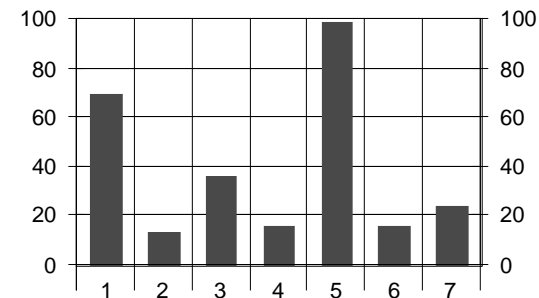

	Leg 1	Leg 2	Leg 3	Leg 4	Leg 5	Leg 6	Leg 7
Race Position at this leg	25	48	48	63	61	61	59
Race Time at this leg	01:22:32	02:52:39	04:03:46	07:38:27	07:44:20	10:39:02	11:51:42
Average Race Time at this leg	01:28:19	02:48:19	03:56:21	06:08:50	06:24:14	08:36:58	09:37:20
Winning Race Time at this leg	01:02:51	02:12:35	03:04:57	04:10:38	04:32:45	06:05:10	06:43:39
Winning Team at this leg	50	50	57	74	74	50	50
Place on just this leg	25	69	51	67	2	67	61
Split Time for this leg	01:22:32	01:30:07	01:11:07	03:34:41	00:05:53	02:54:42	01:12:40
Average Split Time on this leg	01:28:19	01:19:59	01:07:54	02:14:38	00:17:27	02:12:44	01:00:22
Fastest Split Time on this leg	01:02:51	00:48:54	00:46:24	00:51:50	00:05:52	01:25:33	00:38:29
Fastest Team on just this leg	50	28	29	74	44	57	50

Overall Race Performance

These graphs show the Performance of the team against all 78 teams entered

1st place = 100%
Performance

Updated 6/1/2008 3:55:50 PM

Split Leg Performance

**=> These are 'Unofficial Results' until Race Officials have validated their reports. <=
Data Collection and Display Software Programs written by Jim Baremore, Amateur Radio Operator K5QQ**