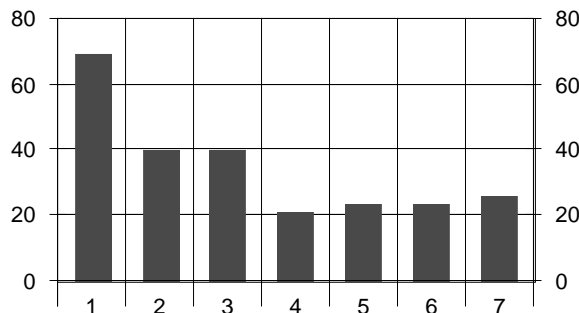

~2008 Ozark Greenways Adventure Race~

**Real Time Race Results brought to you by
Greene County and Christian County Hams,
Members of the Amateur Radio Emergency Services**

Team 12: Finish Alive (Status: Complete)

	Leg 1	Leg 2	Leg 3	Leg 4	Leg 5	Leg 6	Leg 7
Race Position at this leg	25	48	48	63	61	61	59
Race Time at this leg	01:22:32	02:52:39	04:03:46	07:38:27	07:44:20	10:39:02	11:51:42
Average Race Time at this leg	01:28:19	02:48:19	03:56:21	06:08:50	06:24:14	08:36:58	09:37:20
Winning Race Time at this leg	01:02:51	02:12:35	03:04:57	04:10:38	04:32:45	06:05:10	06:43:39
Winning Team at this leg	50	50	57	74	74	50	50
Place on just this leg	25	69	51	67	2	67	61
Split Time for this leg	01:22:32	01:30:07	01:11:07	03:34:41	00:05:53	02:54:42	01:12:40
Average Split Time on this leg	01:28:19	01:19:59	01:07:54	02:14:38	00:17:27	02:12:44	01:00:22
Fastest Split Time on this leg	01:02:51	00:48:54	00:46:24	00:51:50	00:05:52	01:25:33	00:38:29
Fastest Team on just this leg	50	28	29	74	44	57	50

Overall Race Performance

These graphs show the Performance of the team against all 78 teams entered

1st place = 100%
Performance

Updated 6/1/2008 3:55:50 PM