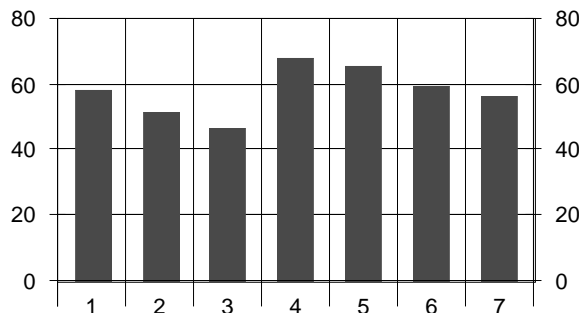

~2008 Ozark Greenways Adventure Race~

**Real Time Race Results brought to you by
Greene County and Christian County Hams,
Members of the Amateur Radio Emergency Services**

Team 16: Dirty Nelly's (Status: Complete)

	Leg 1	Leg 2	Leg 3	Leg 4	Leg 5	Leg 6	Leg 7
Race Position at this leg	34	39	43	26	28	33	35
Race Time at this leg	01:25:21	02:48:58	03:58:43	05:49:41	06:08:40	08:25:39	09:30:41
Average Race Time at this leg	01:28:19	02:48:19	03:56:21	06:08:50	06:24:14	08:36:58	09:37:20
Winning Race Time at this leg	01:02:51	02:12:35	03:04:57	04:10:38	04:32:45	06:05:10	06:43:39
Winning Team at this leg	50	50	57	74	74	50	50
Place on just this leg	34	54	48	23	53	48	49
Split Time for this leg	01:25:21	01:23:37	01:09:45	01:50:58	00:18:59	02:16:59	01:05:02
Average Split Time on this leg	01:28:19	01:19:59	01:07:54	02:14:38	00:17:27	02:12:44	01:00:22
Fastest Split Time on this leg	01:02:51	00:48:54	00:46:24	00:51:50	00:05:52	01:25:33	00:38:29
Fastest Team on just this leg	50	28	29	74	44	57	50

Overall Race Performance

These graphs show the Performance of the team against all 78 teams entered

1st place = 100% Performance

Updated 6/1/2008 3:55:50 PM