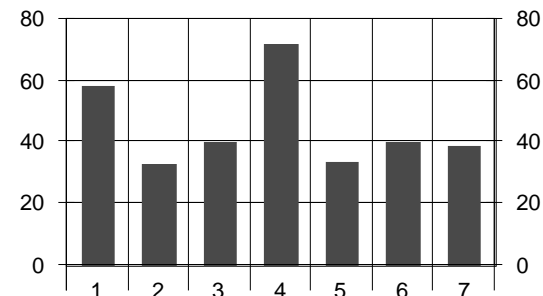

	Leg 1	Leg 2	Leg 3	Leg 4	Leg 5	Leg 6	Leg 7
<b>Race Position at this leg</b>	34	39	43	26	28	33	35
<b>Race Time at this leg</b>	01:25:21	02:48:58	03:58:43	05:49:41	06:08:40	08:25:39	09:30:41
<b>Average Race Time at this leg</b>	01:28:19	02:48:19	03:56:21	06:08:50	06:24:14	08:36:58	09:37:20
<b>Winning Race Time at this leg</b>	01:02:51	02:12:35	03:04:57	04:10:38	04:32:45	06:05:10	06:43:39
<b>Winning Team at this leg</b>	50	50	57	74	74	50	50
<b>Place on just this leg</b>	34	54	48	23	53	48	49
<b>Split Time for this leg</b>	01:25:21	01:23:37	01:09:45	01:50:58	00:18:59	02:16:59	01:05:02
<b>Average Split Time on this leg</b>	01:28:19	01:19:59	01:07:54	02:14:38	00:17:27	02:12:44	01:00:22
<b>Fastest Split Time on this leg</b>	01:02:51	00:48:54	00:46:24	00:51:50	00:05:52	01:25:33	00:38:29
<b>Fastest Team on just this leg</b>	50	28	29	74	44	57	50

**Overall Race Performance**

These graphs show the Performance of the team against all 78 teams entered

1st place = 100% Performance

Updated 6/1/2008 3:55:50 PM

**Split Leg Performance**

**=> These are 'Unofficial Results' until Race Officials have validated their reports. <=  
Data Collection and Display Software Programs written by Jim Baremore, Amateur Radio Operator K5QQ**