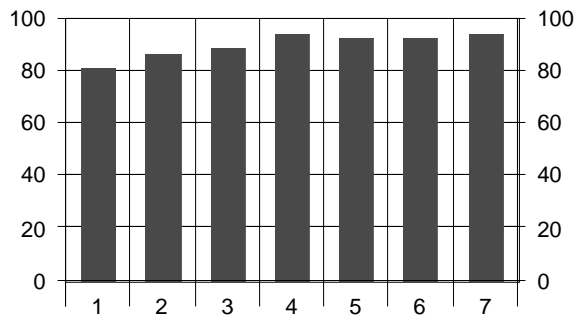

~2008 Ozark Greenways Adventure Race~

**Real Time Race Results brought to you by
Greene County and Christian County Hams,
Members of the Amateur Radio Emergency Services**

Team 2: Stampede (Status: Complete)

	Leg 1	Leg 2	Leg 3	Leg 4	Leg 5	Leg 6	Leg 7
Race Position at this leg	16	12	10	6	7	7	6
Race Time at this leg	01:18:25	02:30:36	03:22:32	04:57:49	05:15:53	07:02:45	07:54:51
Average Race Time at this leg	01:28:19	02:48:19	03:56:21	06:08:50	06:24:14	08:36:58	09:37:20
Winning Race Time at this leg	01:02:51	02:12:35	03:04:57	04:10:38	04:32:45	06:05:10	06:43:39
Winning Team at this leg	50	50	57	74	74	50	50
Place on just this leg	16	11	4	12	50	11	25
Split Time for this leg	01:18:25	01:12:11	00:51:56	01:35:17	00:18:04	01:46:52	00:52:06
Average Split Time on this leg	01:28:19	01:19:59	01:07:54	02:14:38	00:17:27	02:12:44	01:00:22
Fastest Split Time on this leg	01:02:51	00:48:54	00:46:24	00:51:50	00:05:52	01:25:33	00:38:29
Fastest Team on just this leg	50	28	29	74	44	57	50

Overall Race Performance

These graphs show the Performance of the team against all 78 teams entered

1st place = 100% Performance

Updated 6/1/2008 3:55:50 PM