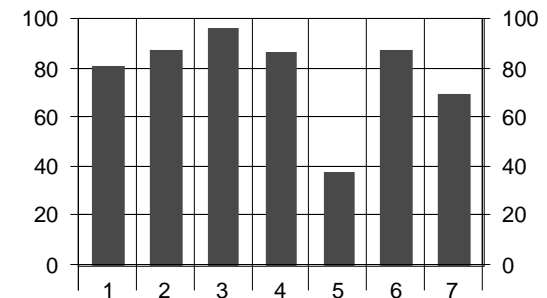

	Leg 1	Leg 2	Leg 3	Leg 4	Leg 5	Leg 6	Leg 7
Race Position at this leg	16	12	10	6	7	7	6
Race Time at this leg	01:18:25	02:30:36	03:22:32	04:57:49	05:15:53	07:02:45	07:54:51
Average Race Time at this leg	01:28:19	02:48:19	03:56:21	06:08:50	06:24:14	08:36:58	09:37:20
Winning Race Time at this leg	01:02:51	02:12:35	03:04:57	04:10:38	04:32:45	06:05:10	06:43:39
Winning Team at this leg	50	50	57	74	74	50	50
Place on just this leg	16	11	4	12	50	11	25
Split Time for this leg	01:18:25	01:12:11	00:51:56	01:35:17	00:18:04	01:46:52	00:52:06
Average Split Time on this leg	01:28:19	01:19:59	01:07:54	02:14:38	00:17:27	02:12:44	01:00:22
Fastest Split Time on this leg	01:02:51	00:48:54	00:46:24	00:51:50	00:05:52	01:25:33	00:38:29
Fastest Team on just this leg	50	28	29	74	44	57	50

Overall Race Performance

These graphs show the Performance of the team against all 78 teams entered

1st place = 100% Performance

Updated 6/1/2008 3:55:50 PM

Split Leg Performance

**=> These are 'Unofficial Results' until Race Officials have validated their reports. <=
Data Collection and Display Software Programs written by Jim Baremore, Amateur Radio Operator K5QQ**