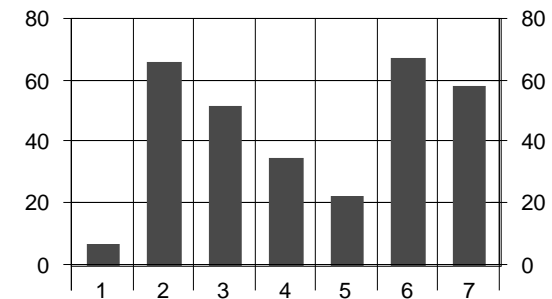

	Leg 1	Leg 2	Leg 3	Leg 4	Leg 5	Leg 6	Leg 7
Race Position at this leg	71	67	56	54	52	43	43
Race Time at this leg	01:51:32	03:09:09	04:14:57	06:32:13	06:52:28	08:55:12	09:53:37
Average Race Time at this leg	01:28:19	02:48:19	03:56:21	06:08:50	06:24:14	08:36:58	09:37:20
Winning Race Time at this leg	01:02:51	02:12:35	03:04:57	04:10:38	04:32:45	06:05:10	06:43:39
Winning Team at this leg	50	50	57	74	74	50	50
Place on just this leg	74	28	39	52	62	27	34
Split Time for this leg	01:51:32	01:17:37	01:05:48	02:17:16	00:20:15	02:02:44	00:58:25
Average Split Time on this leg	01:28:19	01:19:59	01:07:54	02:14:38	00:17:27	02:12:44	01:00:22
Fastest Split Time on this leg	01:02:51	00:48:54	00:46:24	00:51:50	00:05:52	01:25:33	00:38:29
Fastest Team on just this leg	50	28	29	74	44	57	50

Overall Race Performance

These graphs show the Performance of the team against all 78 teams entered

1st place = 100%
Performance

Updated 6/1/2008 3:55:50 PM

Split Leg Performance

**=> These are 'Unofficial Results' until Race Officials have validated their reports. <=
Data Collection and Display Software Programs written by Jim Baremore, Amateur Radio Operator K5QQ**