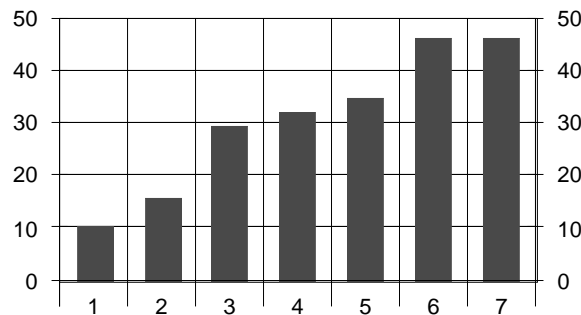

~2008 Ozark Greenways Adventure Race~

**Real Time Race Results brought to you by
Greene County and Christian County Hams,
Members of the Amateur Radio Emergency Services**

Team 21: Ozark Greenways-Green Dogs (Status: Complete)

	Leg 1	Leg 2	Leg 3	Leg 4	Leg 5	Leg 6	Leg 7
Race Position at this leg	71	67	56	54	52	43	43
Race Time at this leg	01:51:32	03:09:09	04:14:57	06:32:13	06:52:28	08:55:12	09:53:37
Average Race Time at this leg	01:28:19	02:48:19	03:56:21	06:08:50	06:24:14	08:36:58	09:37:20
Winning Race Time at this leg	01:02:51	02:12:35	03:04:57	04:10:38	04:32:45	06:05:10	06:43:39
Winning Team at this leg	50	50	57	74	74	50	50
Place on just this leg	74	28	39	52	62	27	34
Split Time for this leg	01:51:32	01:17:37	01:05:48	02:17:16	00:20:15	02:02:44	00:58:25
Average Split Time on this leg	01:28:19	01:19:59	01:07:54	02:14:38	00:17:27	02:12:44	01:00:22
Fastest Split Time on this leg	01:02:51	00:48:54	00:46:24	00:51:50	00:05:52	01:25:33	00:38:29
Fastest Team on just this leg	50	28	29	74	44	57	50

Overall Race Performance

These graphs show the Performance of the team against all 78 teams entered

1st place = 100%
Performance

Updated 6/1/2008 3:55:50 PM