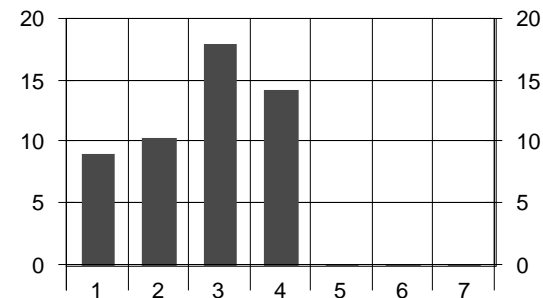

Overall Race Performance

These graphs show the Performance of the team against all 78 teams entered

1st place = 100%
Performance

Updated 6/1/2008 3:55:50 PM

Split Leg Performance

**=> These are 'Unofficial Results' until Race Officials have validated their reports. <=
Data Collection and Display Software Programs written by Jim Baremore, Amateur Radio Operator K5QQ**