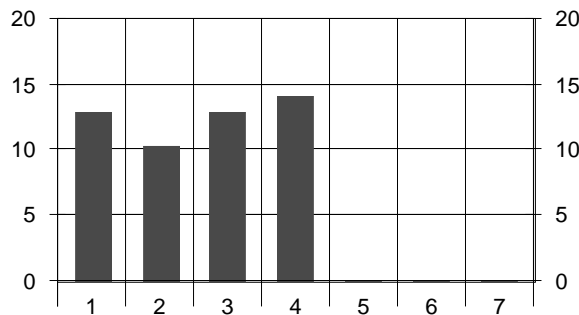

~2008 Ozark Greenways Adventure Race~

**Real Time Race Results brought to you by
Greene County and Christian County Hams,
Members of the Amateur Radio Emergency Services**

Team 23: Where's The Beer! (Status: Quit)

	Leg 1	Leg 2	Leg 3	Leg 4	Leg 5	Leg 6	Leg 7
Race Position at this leg	69	71	69	68	(Quit)	(Quit)	(Quit)
Race Time at this leg	01:50:55	03:21:06	04:39:56	08:35:00			
Average Race Time at this leg	01:28:19	02:48:19	03:56:21	06:08:50	06:24:14	08:36:58	09:37:20
Winning Race Time at this leg	01:02:51	02:12:35	03:04:57	04:10:38	04:32:45	06:05:10	06:43:39
Winning Team at this leg	50	50	57	74	74	50	50
Place on just this leg	72	71	65	68			
Split Time for this leg	01:50:55	01:30:11	01:18:50	03:55:04			
Average Split Time on this leg	01:28:19	01:19:59	01:07:54	02:14:38	00:17:27	02:12:44	01:00:22
Fastest Split Time on this leg	01:02:51	00:48:54	00:46:24	00:51:50	00:05:52	01:25:33	00:38:29
Fastest Team on just this leg	50	28	29	74	44	57	50

Overall Race Performance

These graphs show the Performance of the team against all 78 teams entered

1st place = 100%
Performance

Updated 6/1/2008 3:55:50 PM