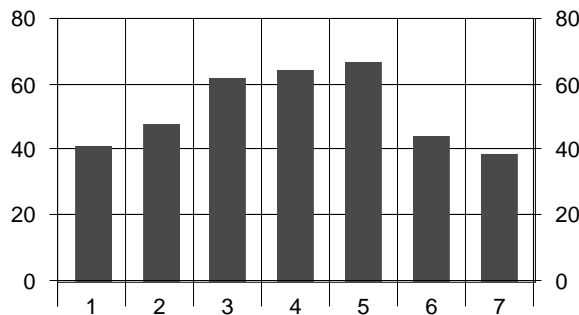

~2008 Ozark Greenways Adventure Race~

**Real Time Race Results brought to you by
Greene County and Christian County Hams,
Members of the Amateur Radio Emergency Services**

Team 24: Dazed and Confused (Status: Complete)

	Leg 1	Leg 2	Leg 3	Leg 4	Leg 5	Leg 6	Leg 7
Race Position at this leg	47	42	31	29	27	45	49
Race Time at this leg	01:30:27	02:49:38	03:50:33	05:54:15	06:08:04	08:57:33	10:23:16
Average Race Time at this leg	01:28:19	02:48:19	03:56:21	06:08:50	06:24:14	08:36:58	09:37:20
Winning Race Time at this leg	01:02:51	02:12:35	03:04:57	04:10:38	04:32:45	06:05:10	06:43:39
Winning Team at this leg	50	50	57	74	74	50	50
Place on just this leg	49	35	21	41	22	63	69
Split Time for this leg	01:30:27	01:19:11	01:00:55	02:03:42	00:13:49	02:49:29	01:25:43
Average Split Time on this leg	01:28:19	01:19:59	01:07:54	02:14:38	00:17:27	02:12:44	01:00:22
Fastest Split Time on this leg	01:02:51	00:48:54	00:46:24	00:51:50	00:05:52	01:25:33	00:38:29
Fastest Team on just this leg	50	28	29	74	44	57	50

Overall Race Performance

These graphs show the Performance of the team against all 78 teams entered

1st place = 100%
Performance

Updated 6/1/2008 3:55:50 PM