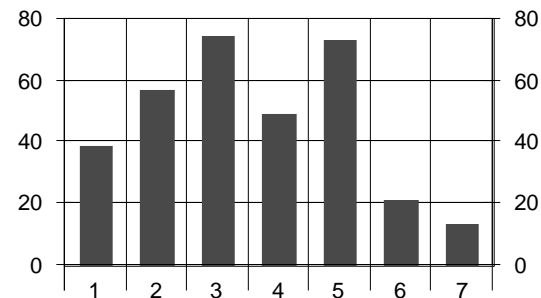

	Leg 1	Leg 2	Leg 3	Leg 4	Leg 5	Leg 6	Leg 7
<b>Race Position at this leg</b>	47	42	31	29	27	45	49
<b>Race Time at this leg</b>	01:30:27	02:49:38	03:50:33	05:54:15	06:08:04	08:57:33	10:23:16
<b>Average Race Time at this leg</b>	01:28:19	02:48:19	03:56:21	06:08:50	06:24:14	08:36:58	09:37:20
<b>Winning Race Time at this leg</b>	01:02:51	02:12:35	03:04:57	04:10:38	04:32:45	06:05:10	06:43:39
<b>Winning Team at this leg</b>	50	50	57	74	74	50	50
<b>Place on just this leg</b>	49	35	21	41	22	63	69
<b>Split Time for this leg</b>	01:30:27	01:19:11	01:00:55	02:03:42	00:13:49	02:49:29	01:25:43
<b>Average Split Time on this leg</b>	01:28:19	01:19:59	01:07:54	02:14:38	00:17:27	02:12:44	01:00:22
<b>Fastest Split Time on this leg</b>	01:02:51	00:48:54	00:46:24	00:51:50	00:05:52	01:25:33	00:38:29
<b>Fastest Team on just this leg</b>	50	28	29	74	44	57	50

**Overall Race Performance**

These graphs show the Performance of the team against all 78 teams entered

1st place = 100%  
Performance

Updated 6/1/2008 3:55:50 PM

**Split Leg Performance**

**=> These are 'Unofficial Results' until Race Officials have validated their reports. <=  
Data Collection and Display Software Programs written by Jim Baremore, Amateur Radio Operator K5QQ**