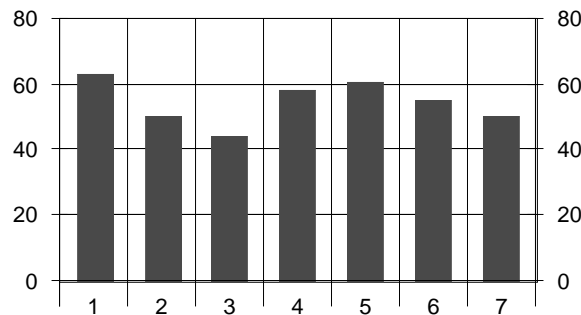

~2008 Ozark Greenways Adventure Race~

**Real Time Race Results brought to you by
Greene County and Christian County Hams,
Members of the Amateur Radio Emergency Services**

Team 25: Inlaws_Outlaws (Status: Complete)

	Leg 1	Leg 2	Leg 3	Leg 4	Leg 5	Leg 6	Leg 7
Race Position at this leg	30	40	45	34	32	36	40
Race Time at this leg	01:23:19	02:49:12	04:02:21	06:00:40	06:13:13	08:31:05	09:38:39
Average Race Time at this leg	01:28:19	02:48:19	03:56:21	06:08:50	06:24:14	08:36:58	09:37:20
Winning Race Time at this leg	01:02:51	02:12:35	03:04:57	04:10:38	04:32:45	06:05:10	06:43:39
Winning Team at this leg	50	50	57	74	74	50	50
Place on just this leg	30	57	56	31	15	49	54
Split Time for this leg	01:23:19	01:25:53	01:13:09	01:58:19	00:12:33	02:17:52	01:07:34
Average Split Time on this leg	01:28:19	01:19:59	01:07:54	02:14:38	00:17:27	02:12:44	01:00:22
Fastest Split Time on this leg	01:02:51	00:48:54	00:46:24	00:51:50	00:05:52	01:25:33	00:38:29
Fastest Team on just this leg	50	28	29	74	44	57	50

Overall Race Performance

These graphs show the Performance of the team against all 78 teams entered

1st place = 100%
Performance

Updated 6/1/2008 3:55:50 PM