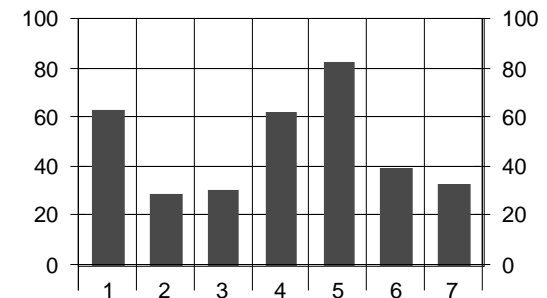

	Leg 1	Leg 2	Leg 3	Leg 4	Leg 5	Leg 6	Leg 7
Race Position at this leg	30	40	45	34	32	36	40
Race Time at this leg	01:23:19	02:49:12	04:02:21	06:00:40	06:13:13	08:31:05	09:38:39
Average Race Time at this leg	01:28:19	02:48:19	03:56:21	06:08:50	06:24:14	08:36:58	09:37:20
Winning Race Time at this leg	01:02:51	02:12:35	03:04:57	04:10:38	04:32:45	06:05:10	06:43:39
Winning Team at this leg	50	50	57	74	74	50	50
Place on just this leg	30	57	56	31	15	49	54
Split Time for this leg	01:23:19	01:25:53	01:13:09	01:58:19	00:12:33	02:17:52	01:07:34
Average Split Time on this leg	01:28:19	01:19:59	01:07:54	02:14:38	00:17:27	02:12:44	01:00:22
Fastest Split Time on this leg	01:02:51	00:48:54	00:46:24	00:51:50	00:05:52	01:25:33	00:38:29
Fastest Team on just this leg	50	28	29	74	44	57	50

Overall Race Performance

These graphs show the Performance of the team against all 78 teams entered

1st place = 100%
Performance

Updated 6/1/2008 3:55:50 PM

Split Leg Performance

**=> These are 'Unofficial Results' until Race Officials have validated their reports. <=
Data Collection and Display Software Programs written by Jim Baremore, Amateur Radio Operator K5QQ**