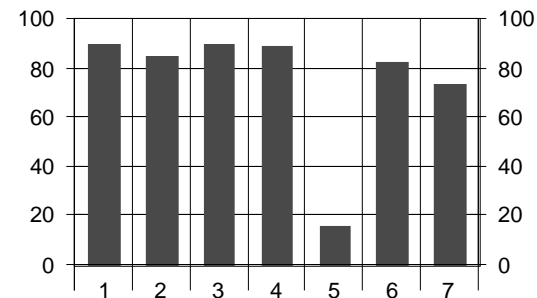

	Leg 1	Leg 2	Leg 3	Leg 4	Leg 5	Leg 6	Leg 7
Race Position at this leg	9	10	8	5	4	8	7
Race Time at this leg	01:13:08	02:26:46	03:20:12	04:49:47	05:12:14	07:04:25	07:55:41
Average Race Time at this leg	01:28:19	02:48:19	03:56:21	06:08:50	06:24:14	08:36:58	09:37:20
Winning Race Time at this leg	01:02:51	02:12:35	03:04:57	04:10:38	04:32:45	06:05:10	06:43:39
Winning Team at this leg	50	50	57	74	74	50	50
Place on just this leg	9	13	9	10	67	15	22
Split Time for this leg	01:13:08	01:13:38	00:53:26	01:29:35	00:22:27	01:52:11	00:51:16
Average Split Time on this leg	01:28:19	01:19:59	01:07:54	02:14:38	00:17:27	02:12:44	01:00:22
Fastest Split Time on this leg	01:02:51	00:48:54	00:46:24	00:51:50	00:05:52	01:25:33	00:38:29
Fastest Team on just this leg	50	28	29	74	44	57	50

Overall Race Performance

These graphs show the Performance of the team against all 78 teams entered

1st place = 100% Performance

Updated 6/1/2008 3:55:50 PM

Split Leg Performance

**=> These are 'Unofficial Results' until Race Officials have validated their reports. <=
Data Collection and Display Software Programs written by Jim Baremore, Amateur Radio Operator K5QQ**