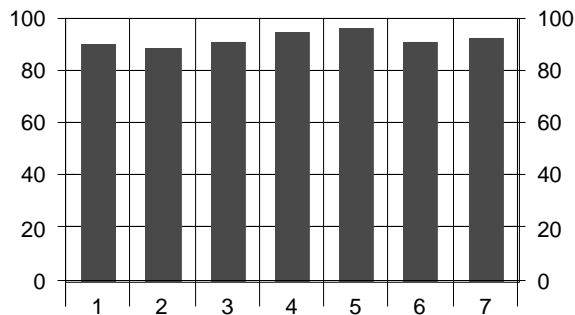

~2008 Ozark Greenways Adventure Race~

**Real Time Race Results brought to you by
Greene County and Christian County Hams,
Members of the Amateur Radio Emergency Services**

Team 27: Epic Adventures (Status: Complete)

	Leg 1	Leg 2	Leg 3	Leg 4	Leg 5	Leg 6	Leg 7
Race Position at this leg	9	10	8	5	4	8	7
Race Time at this leg	01:13:08	02:26:46	03:20:12	04:49:47	05:12:14	07:04:25	07:55:41
Average Race Time at this leg	01:28:19	02:48:19	03:56:21	06:08:50	06:24:14	08:36:58	09:37:20
Winning Race Time at this leg	01:02:51	02:12:35	03:04:57	04:10:38	04:32:45	06:05:10	06:43:39
Winning Team at this leg	50	50	57	74	74	50	50
Place on just this leg	9	13	9	10	67	15	22
Split Time for this leg	01:13:08	01:13:38	00:53:26	01:29:35	00:22:27	01:52:11	00:51:16
Average Split Time on this leg	01:28:19	01:19:59	01:07:54	02:14:38	00:17:27	02:12:44	01:00:22
Fastest Split Time on this leg	01:02:51	00:48:54	00:46:24	00:51:50	00:05:52	01:25:33	00:38:29
Fastest Team on just this leg	50	28	29	74	44	57	50

Overall Race Performance

These graphs show the Performance of the team against all 78 teams entered

1st place = 100% Performance

Updated 6/1/2008 3:55:50 PM