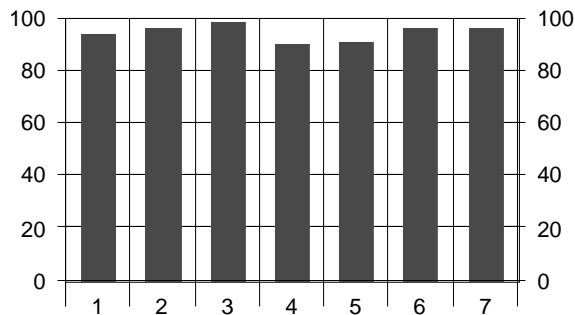

~2008 Ozark Greenways Adventure Race~

**Real Time Race Results brought to you by
Greene County and Christian County Hams,
Members of the Amateur Radio Emergency Services**

Team 29: Dynamic Earth (Status: Complete)

	Leg 1	Leg 2	Leg 3	Leg 4	Leg 5	Leg 6	Leg 7
Race Position at this leg	6	4	2	9	8	4	4
Race Time at this leg	01:10:48	02:18:59	03:05:23	05:01:34	05:16:45	06:59:23	07:40:32
Average Race Time at this leg	01:28:19	02:48:19	03:56:21	06:08:50	06:24:14	08:36:58	09:37:20
Winning Race Time at this leg	01:02:51	02:12:35	03:04:57	04:10:38	04:32:45	06:05:10	06:43:39
Winning Team at this leg	50	50	57	74	74	50	50
Place on just this leg	6	2	1	29	31	7	2
Split Time for this leg	01:10:48	01:08:11	00:46:24	01:56:11	00:15:11	01:42:38	00:41:09
Average Split Time on this leg	01:28:19	01:19:59	01:07:54	02:14:38	00:17:27	02:12:44	01:00:22
Fastest Split Time on this leg	01:02:51	00:48:54	00:46:24	00:51:50	00:05:52	01:25:33	00:38:29
Fastest Team on just this leg	50	28	29	74	44	57	50

Overall Race Performance

These graphs show the Performance of the team against all 78 teams entered

1st place = 100%
Performance

Updated 6/1/2008 3:55:50 PM