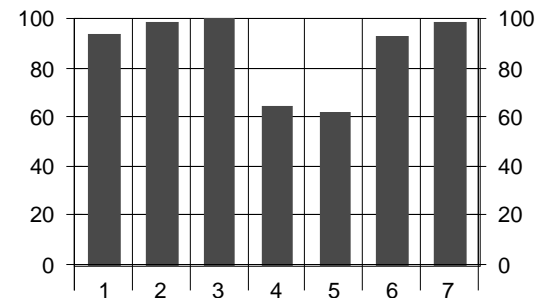

	Leg 1	Leg 2	Leg 3	Leg 4	Leg 5	Leg 6	Leg 7
Race Position at this leg	6	4	2	9	8	4	4
Race Time at this leg	01:10:48	02:18:59	03:05:23	05:01:34	05:16:45	06:59:23	07:40:32
Average Race Time at this leg	01:28:19	02:48:19	03:56:21	06:08:50	06:24:14	08:36:58	09:37:20
Winning Race Time at this leg	01:02:51	02:12:35	03:04:57	04:10:38	04:32:45	06:05:10	06:43:39
Winning Team at this leg	50	50	57	74	74	50	50
Place on just this leg	6	2	1	29	31	7	2
Split Time for this leg	01:10:48	01:08:11	00:46:24	01:56:11	00:15:11	01:42:38	00:41:09
Average Split Time on this leg	01:28:19	01:19:59	01:07:54	02:14:38	00:17:27	02:12:44	01:00:22
Fastest Split Time on this leg	01:02:51	00:48:54	00:46:24	00:51:50	00:05:52	01:25:33	00:38:29
Fastest Team on just this leg	50	28	29	74	44	57	50

Overall Race Performance

These graphs show the Performance of the team against all 78 teams entered

1st place = 100%
Performance

Updated 6/1/2008 3:55:50 PM

Split Leg Performance

**=> These are 'Unofficial Results' until Race Officials have validated their reports. <=
Data Collection and Display Software Programs written by Jim Baremore, Amateur Radio Operator K5QQ**