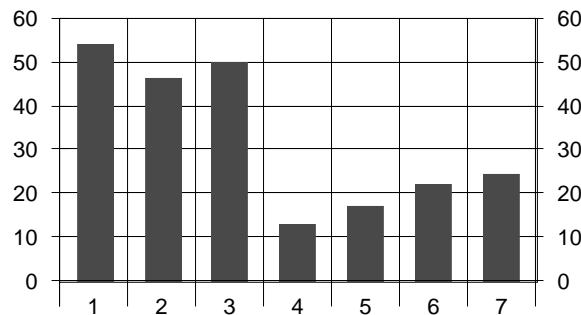

~2008 Ozark Greenways Adventure Race~

**Real Time Race Results brought to you by
Greene County and Christian County Hams,
Members of the Amateur Radio Emergency Services**

Team 35: 3 geeks and a girl (Status: Complete)

	Leg 1	Leg 2	Leg 3	Leg 4	Leg 5	Leg 6	Leg 7
Race Position at this leg	37	43	40	69	66	62	60
Race Time at this leg	01:27:28	02:49:42	03:54:36	08:35:54	08:56:00	11:03:38	12:07:19
Average Race Time at this leg	01:28:19	02:48:19	03:56:21	06:08:50	06:24:14	08:36:58	09:37:20
Winning Race Time at this leg	01:02:51	02:12:35	03:04:57	04:10:38	04:32:45	06:05:10	06:43:39
Winning Team at this leg	50	50	57	74	74	50	50
Place on just this leg	37	49	34	73	61	39	46
Split Time for this leg	01:27:28	01:22:14	01:04:54	04:41:18	00:20:06	02:07:38	01:03:41
Average Split Time on this leg	01:28:19	01:19:59	01:07:54	02:14:38	00:17:27	02:12:44	01:00:22
Fastest Split Time on this leg	01:02:51	00:48:54	00:46:24	00:51:50	00:05:52	01:25:33	00:38:29
Fastest Team on just this leg	50	28	29	74	44	57	50

Overall Race Performance

These graphs show the Performance of the team against all 78 teams entered

1st place = 100%
Performance

Updated 6/1/2008 3:55:50 PM