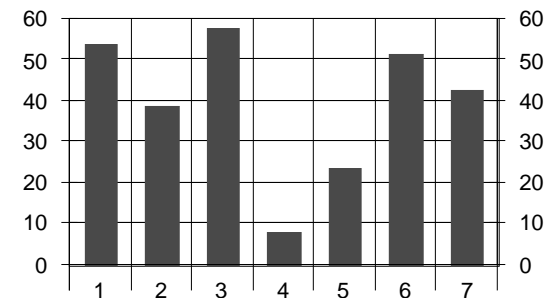

	Leg 1	Leg 2	Leg 3	Leg 4	Leg 5	Leg 6	Leg 7
<b>Race Position at this leg</b>	37	43	40	69	66	62	60
<b>Race Time at this leg</b>	01:27:28	02:49:42	03:54:36	08:35:54	08:56:00	11:03:38	12:07:19
<b>Average Race Time at this leg</b>	01:28:19	02:48:19	03:56:21	06:08:50	06:24:14	08:36:58	09:37:20
<b>Winning Race Time at this leg</b>	01:02:51	02:12:35	03:04:57	04:10:38	04:32:45	06:05:10	06:43:39
<b>Winning Team at this leg</b>	50	50	57	74	74	50	50
<b>Place on just this leg</b>	37	49	34	73	61	39	46
<b>Split Time for this leg</b>	01:27:28	01:22:14	01:04:54	04:41:18	00:20:06	02:07:38	01:03:41
<b>Average Split Time on this leg</b>	01:28:19	01:19:59	01:07:54	02:14:38	00:17:27	02:12:44	01:00:22
<b>Fastest Split Time on this leg</b>	01:02:51	00:48:54	00:46:24	00:51:50	00:05:52	01:25:33	00:38:29
<b>Fastest Team on just this leg</b>	50	28	29	74	44	57	50

**Overall Race Performance**

These graphs show the Performance of the team against all 78 teams entered

1st place = 100%  
Performance

Updated 6/1/2008 3:55:50 PM

**Split Leg Performance**

**=> These are 'Unofficial Results' until Race Officials have validated their reports. <=  
Data Collection and Display Software Programs written by Jim Baremore, Amateur Radio Operator K5QQ**