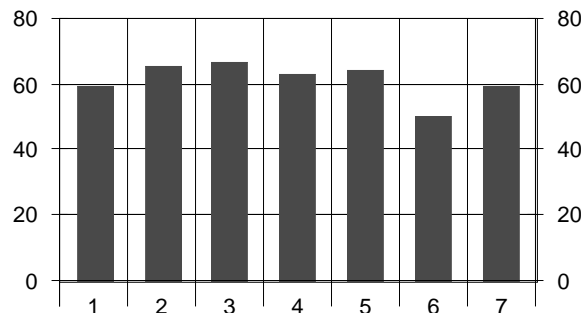

~2008 Ozark Greenways Adventure Race~

**Real Time Race Results brought to you by
Greene County and Christian County Hams,
Members of the Amateur Radio Emergency Services**

Team 36: Step Aside (Status: Complete)

	Leg 1	Leg 2	Leg 3	Leg 4	Leg 5	Leg 6	Leg 7
Race Position at this leg	33	28	27	30	29	40	33
Race Time at this leg	01:25:00	02:43:10	03:45:40	05:57:04	06:09:38	08:33:46	09:24:37
Average Race Time at this leg	01:28:19	02:48:19	03:56:21	06:08:50	06:24:14	08:36:58	09:37:20
Winning Race Time at this leg	01:02:51	02:12:35	03:04:57	04:10:38	04:32:45	06:05:10	06:43:39
Winning Team at this leg	50	50	57	74	74	50	50
Place on just this leg	33	31	28	48	16	55	21
Split Time for this leg	01:25:00	01:18:10	01:02:30	02:11:24	00:12:34	02:24:08	00:50:51
Average Split Time on this leg	01:28:19	01:19:59	01:07:54	02:14:38	00:17:27	02:12:44	01:00:22
Fastest Split Time on this leg	01:02:51	00:48:54	00:46:24	00:51:50	00:05:52	01:25:33	00:38:29
Fastest Team on just this leg	50	28	29	74	44	57	50

Overall Race Performance

These graphs show the Performance of the team against all 78 teams entered

1st place = 100%
Performance

Updated 6/1/2008 3:55:50 PM