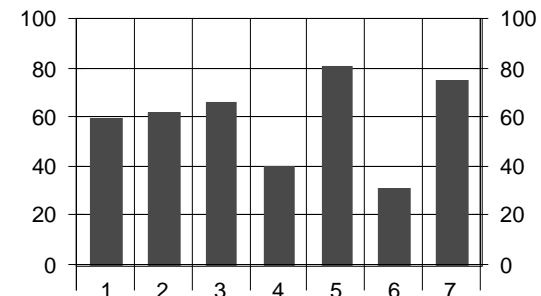

	Leg 1	Leg 2	Leg 3	Leg 4	Leg 5	Leg 6	Leg 7
Race Position at this leg	33	28	27	30	29	40	33
Race Time at this leg	01:25:00	02:43:10	03:45:40	05:57:04	06:09:38	08:33:46	09:24:37
Average Race Time at this leg	01:28:19	02:48:19	03:56:21	06:08:50	06:24:14	08:36:58	09:37:20
Winning Race Time at this leg	01:02:51	02:12:35	03:04:57	04:10:38	04:32:45	06:05:10	06:43:39
Winning Team at this leg	50	50	57	74	74	50	50
Place on just this leg	33	31	28	48	16	55	21
Split Time for this leg	01:25:00	01:18:10	01:02:30	02:11:24	00:12:34	02:24:08	00:50:51
Average Split Time on this leg	01:28:19	01:19:59	01:07:54	02:14:38	00:17:27	02:12:44	01:00:22
Fastest Split Time on this leg	01:02:51	00:48:54	00:46:24	00:51:50	00:05:52	01:25:33	00:38:29
Fastest Team on just this leg	50	28	29	74	44	57	50

Overall Race Performance

These graphs show the Performance of the team against all 78 teams entered

1st place = 100%
Performance

Updated 6/1/2008 3:55:50 PM

Split Leg Performance

=> These are 'Unofficial Results' until Race Officials have validated their reports. <=
Data Collection and Display Software Programs written by Jim Baremore, Amateur Radio Operator K5QQ