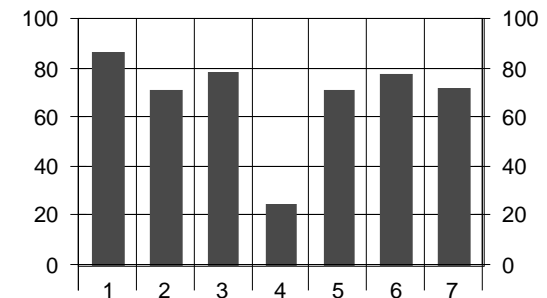

	Leg 1	Leg 2	Leg 3	Leg 4	Leg 5	Leg 6	Leg 7
<b>Race Position at this leg</b>	12	13	15	45	43	29	24
<b>Race Time at this leg</b>	01:14:25	02:31:13	03:29:13	06:11:21	06:25:18	08:20:13	09:11:51
<b>Average Race Time at this leg</b>	01:28:19	02:48:19	03:56:21	06:08:50	06:24:14	08:36:58	09:37:20
<b>Winning Race Time at this leg</b>	01:02:51	02:12:35	03:04:57	04:10:38	04:32:45	06:05:10	06:43:39
<b>Winning Team at this leg</b>	50	50	57	74	74	50	50
<b>Place on just this leg</b>	12	24	18	60	24	19	23
<b>Split Time for this leg</b>	01:14:25	01:16:48	00:58:00	02:42:08	00:13:57	01:54:55	00:51:38
<b>Average Split Time on this leg</b>	01:28:19	01:19:59	01:07:54	02:14:38	00:17:27	02:12:44	01:00:22
<b>Fastest Split Time on this leg</b>	01:02:51	00:48:54	00:46:24	00:51:50	00:05:52	01:25:33	00:38:29
<b>Fastest Team on just this leg</b>	50	28	29	74	44	57	50

**Overall Race Performance**

These graphs show the Performance of the team against all 78 teams entered

1st place = 100% Performance

Updated 6/1/2008 3:55:50 PM

**Split Leg Performance**

**=> These are 'Unofficial Results' until Race Officials have validated their reports. <=  
Data Collection and Display Software Programs written by Jim Baremore, Amateur Radio Operator K5QQ**