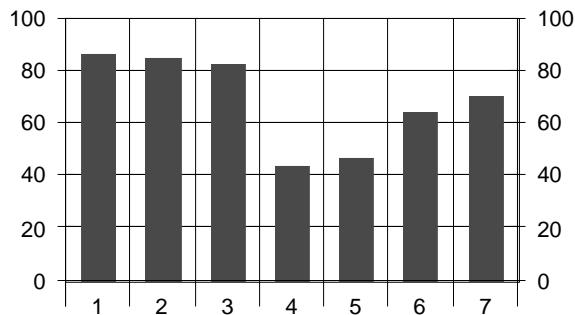

~2008 Ozark Greenways Adventure Race~

**Real Time Race Results brought to you by
Greene County and Christian County Hams,
Members of the Amateur Radio Emergency Services**

Team 39: Devil Dogs (Status: Complete)

	Leg 1	Leg 2	Leg 3	Leg 4	Leg 5	Leg 6	Leg 7
Race Position at this leg	12	13	15	45	43	29	24
Race Time at this leg	01:14:25	02:31:13	03:29:13	06:11:21	06:25:18	08:20:13	09:11:51
Average Race Time at this leg	01:28:19	02:48:19	03:56:21	06:08:50	06:24:14	08:36:58	09:37:20
Winning Race Time at this leg	01:02:51	02:12:35	03:04:57	04:10:38	04:32:45	06:05:10	06:43:39
Winning Team at this leg	50	50	57	74	74	50	50
Place on just this leg	12	24	18	60	24	19	23
Split Time for this leg	01:14:25	01:16:48	00:58:00	02:42:08	00:13:57	01:54:55	00:51:38
Average Split Time on this leg	01:28:19	01:19:59	01:07:54	02:14:38	00:17:27	02:12:44	01:00:22
Fastest Split Time on this leg	01:02:51	00:48:54	00:46:24	00:51:50	00:05:52	01:25:33	00:38:29
Fastest Team on just this leg	50	28	29	74	44	57	50

Overall Race Performance

These graphs show the Performance of the team against all 78 teams entered

1st place = 100% Performance

Updated 6/1/2008 3:55:50 PM