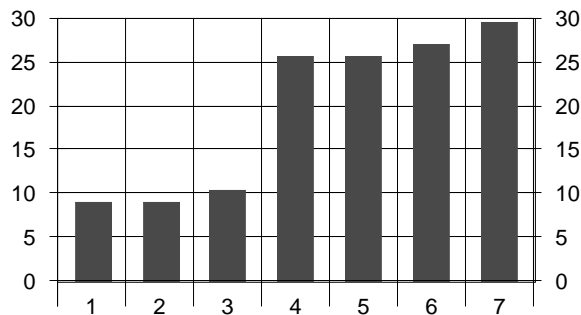

~2008 Ozark Greenways Adventure Race~

**Real Time Race Results brought to you by
Greene County and Christian County Hams,
Members of the Amateur Radio Emergency Services**

Team 40: The Head Cases (Status: Complete)

	Leg 1	Leg 2	Leg 3	Leg 4	Leg 5	Leg 6	Leg 7
Race Position at this leg	72	72	71	59	59	58	56
Race Time at this leg	01:58:25	03:28:44	04:43:50	07:00:35	07:37:02	10:13:33	11:24:16
Average Race Time at this leg	01:28:19	02:48:19	03:56:21	06:08:50	06:24:14	08:36:58	09:37:20
Winning Race Time at this leg	01:02:51	02:12:35	03:04:57	04:10:38	04:32:45	06:05:10	06:43:39
Winning Team at this leg	50	50	57	74	74	50	50
Place on just this leg	75	72	59	51	69	61	57
Split Time for this leg	01:58:25	01:30:19	01:15:06	02:16:45	00:36:27	02:36:31	01:10:43
Average Split Time on this leg	01:28:19	01:19:59	01:07:54	02:14:38	00:17:27	02:12:44	01:00:22
Fastest Split Time on this leg	01:02:51	00:48:54	00:46:24	00:51:50	00:05:52	01:25:33	00:38:29
Fastest Team on just this leg	50	28	29	74	44	57	50

Overall Race Performance

These graphs show the Performance of the team against all 78 teams entered

1st place = 100%
Performance

Updated 6/1/2008 3:55:50 PM