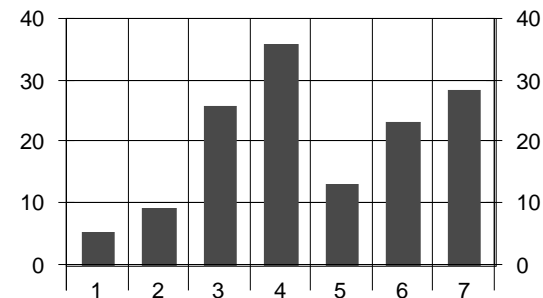

	Leg 1	Leg 2	Leg 3	Leg 4	Leg 5	Leg 6	Leg 7
<b>Race Position at this leg</b>	72	72	71	59	59	58	56
<b>Race Time at this leg</b>	01:58:25	03:28:44	04:43:50	07:00:35	07:37:02	10:13:33	11:24:16
<b>Average Race Time at this leg</b>	01:28:19	02:48:19	03:56:21	06:08:50	06:24:14	08:36:58	09:37:20
<b>Winning Race Time at this leg</b>	01:02:51	02:12:35	03:04:57	04:10:38	04:32:45	06:05:10	06:43:39
<b>Winning Team at this leg</b>	50	50	57	74	74	50	50
<b>Place on just this leg</b>	75	72	59	51	69	61	57
<b>Split Time for this leg</b>	01:58:25	01:30:19	01:15:06	02:16:45	00:36:27	02:36:31	01:10:43
<b>Average Split Time on this leg</b>	01:28:19	01:19:59	01:07:54	02:14:38	00:17:27	02:12:44	01:00:22
<b>Fastest Split Time on this leg</b>	01:02:51	00:48:54	00:46:24	00:51:50	00:05:52	01:25:33	00:38:29
<b>Fastest Team on just this leg</b>	50	28	29	74	44	57	50

**Overall Race Performance**

These graphs show the Performance of the team against all 78 teams entered

1st place = 100%  
Performance

Updated 6/1/2008 3:55:50 PM

**Split Leg Performance**

**=> These are 'Unofficial Results' until Race Officials have validated their reports. <=  
Data Collection and Display Software Programs written by Jim Baremore, Amateur Radio Operator K5QQ**