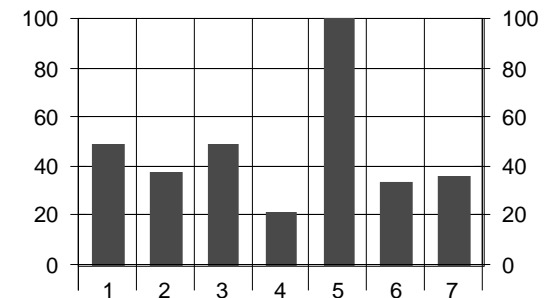

	Leg 1	Leg 2	Leg 3	Leg 4	Leg 5	Leg 6	Leg 7
Race Position at this leg	41	45	42	60	56	52	51
Race Time at this leg	01:28:52	02:51:40	03:57:51	07:01:07	07:06:59	09:30:08	10:35:48
Average Race Time at this leg	01:28:19	02:48:19	03:56:21	06:08:50	06:24:14	08:36:58	09:37:20
Winning Race Time at this leg	01:02:51	02:12:35	03:04:57	04:10:38	04:32:45	06:05:10	06:43:39
Winning Team at this leg	50	50	57	74	74	50	50
Place on just this leg	41	50	41	63	1	53	51
Split Time for this leg	01:28:52	01:22:48	01:06:11	03:03:16	00:05:52	02:23:09	01:05:40
Average Split Time on this leg	01:28:19	01:19:59	01:07:54	02:14:38	00:17:27	02:12:44	01:00:22
Fastest Split Time on this leg	01:02:51	00:48:54	00:46:24	00:51:50	00:05:52	01:25:33	00:38:29
Fastest Team on just this leg	50	28	29	74	44	57	50

Overall Race Performance

These graphs show the Performance of the team against all 78 teams entered

1st place = 100% Performance

Updated 6/1/2008 3:55:50 PM

Split Leg Performance

=> These are 'Unofficial Results' until Race Officials have validated their reports. <=
Data Collection and Display Software Programs written by Jim Baremore, Amateur Radio Operator K5QQ