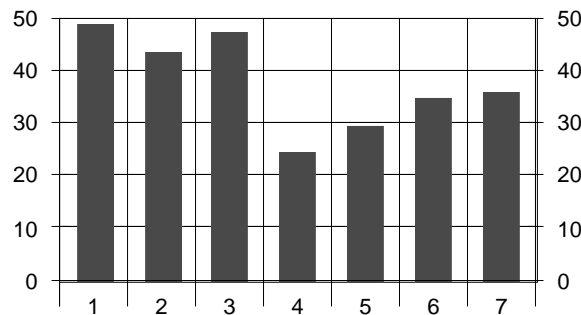

~2008 Ozark Greenways Adventure Race~

**Real Time Race Results brought to you by
Greene County and Christian County Hams,
Members of the Amateur Radio Emergency Services**

Team 44: average joes (Status: Complete)

	Leg 1	Leg 2	Leg 3	Leg 4	Leg 5	Leg 6	Leg 7
Race Position at this leg	41	45	42	60	56	52	51
Race Time at this leg	01:28:52	02:51:40	03:57:51	07:01:07	07:06:59	09:30:08	10:35:48
Average Race Time at this leg	01:28:19	02:48:19	03:56:21	06:08:50	06:24:14	08:36:58	09:37:20
Winning Race Time at this leg	01:02:51	02:12:35	03:04:57	04:10:38	04:32:45	06:05:10	06:43:39
Winning Team at this leg	50	50	57	74	74	50	50
Place on just this leg	41	50	41	63	1	53	51
Split Time for this leg	01:28:52	01:22:48	01:06:11	03:03:16	00:05:52	02:23:09	01:05:40
Average Split Time on this leg	01:28:19	01:19:59	01:07:54	02:14:38	00:17:27	02:12:44	01:00:22
Fastest Split Time on this leg	01:02:51	00:48:54	00:46:24	00:51:50	00:05:52	01:25:33	00:38:29
Fastest Team on just this leg	50	28	29	74	44	57	50

Overall Race Performance

These graphs show the Performance of the team against all 78 teams entered

1st place = 100% Performance

Updated 6/1/2008 3:55:50 PM