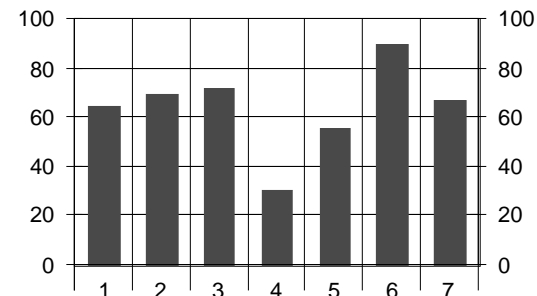

	Leg 1	Leg 2	Leg 3	Leg 4	Leg 5	Leg 6	Leg 7
Race Position at this leg	29	24	22	41	40	25	22
Race Time at this leg	01:23:12	02:40:22	03:41:52	06:08:59	06:24:37	08:10:35	09:03:39
Average Race Time at this leg	01:28:19	02:48:19	03:56:21	06:08:50	06:24:14	08:36:58	09:37:20
Winning Race Time at this leg	01:02:51	02:12:35	03:04:57	04:10:38	04:32:45	06:05:10	06:43:39
Winning Team at this leg	50	50	57	74	74	50	50
Place on just this leg	29	25	23	56	36	9	27
Split Time for this leg	01:23:12	01:17:10	01:01:30	02:27:07	00:15:38	01:45:58	00:53:04
Average Split Time on this leg	01:28:19	01:19:59	01:07:54	02:14:38	00:17:27	02:12:44	01:00:22
Fastest Split Time on this leg	01:02:51	00:48:54	00:46:24	00:51:50	00:05:52	01:25:33	00:38:29
Fastest Team on just this leg	50	28	29	74	44	57	50

Overall Race Performance

These graphs show the Performance of the team against all 78 teams entered

1st place = 100% Performance

Updated 6/1/2008 3:55:50 PM

Split Leg Performance

**=> These are 'Unofficial Results' until Race Officials have validated their reports. <=
Data Collection and Display Software Programs written by Jim Baremore, Amateur Radio Operator K5QQ**