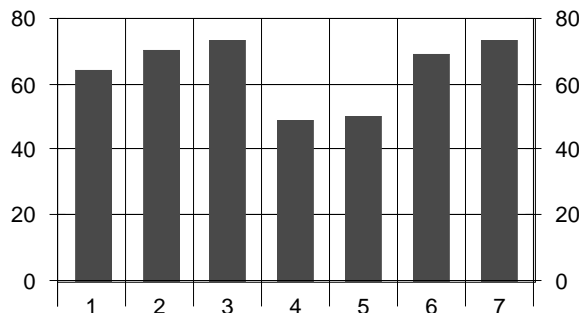

~2008 Ozark Greenways Adventure Race~

**Real Time Race Results brought to you by
Greene County and Christian County Hams,
Members of the Amateur Radio Emergency Services**

Team 48: Are we there yet? (Status: Complete)

	Leg 1	Leg 2	Leg 3	Leg 4	Leg 5	Leg 6	Leg 7
Race Position at this leg	29	24	22	41	40	25	22
Race Time at this leg	01:23:12	02:40:22	03:41:52	06:08:59	06:24:37	08:10:35	09:03:39
Average Race Time at this leg	01:28:19	02:48:19	03:56:21	06:08:50	06:24:14	08:36:58	09:37:20
Winning Race Time at this leg	01:02:51	02:12:35	03:04:57	04:10:38	04:32:45	06:05:10	06:43:39
Winning Team at this leg	50	50	57	74	74	50	50
Place on just this leg	29	25	23	56	36	9	27
Split Time for this leg	01:23:12	01:17:10	01:01:30	02:27:07	00:15:38	01:45:58	00:53:04
Average Split Time on this leg	01:28:19	01:19:59	01:07:54	02:14:38	00:17:27	02:12:44	01:00:22
Fastest Split Time on this leg	01:02:51	00:48:54	00:46:24	00:51:50	00:05:52	01:25:33	00:38:29
Fastest Team on just this leg	50	28	29	74	44	57	50

Overall Race Performance

These graphs show the Performance of the team against all 78 teams entered

1st place = 100% Performance

Updated 6/1/2008 3:55:50 PM