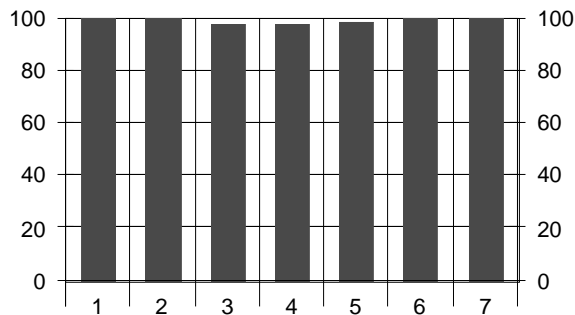

~2008 Ozark Greenways Adventure Race~

**Real Time Race Results brought to you by
Greene County and Christian County Hams,
Members of the Amateur Radio Emergency Services**

Team 50: Downhill Bikes Branson (Status: Complete)

	Leg 1	Leg 2	Leg 3	Leg 4	Leg 5	Leg 6	Leg 7
Race Position at this leg	1	1	3	3	2	1	1
Race Time at this leg	01:02:51	02:12:35	03:05:30	04:22:47	04:34:14	06:05:10	06:43:39
Average Race Time at this leg	01:28:19	02:48:19	03:56:21	06:08:50	06:24:14	08:36:58	09:37:20
Winning Race Time at this leg	01:02:51	02:12:35	03:04:57	04:10:38	04:32:45	06:05:10	06:43:39
Winning Team at this leg	50	50	57	74	74	50	50
Place on just this leg	1	4	6	5	13	2	1
Split Time for this leg	01:02:51	01:09:44	00:52:55	01:17:17	00:11:27	01:30:56	00:38:29
Average Split Time on this leg	01:28:19	01:19:59	01:07:54	02:14:38	00:17:27	02:12:44	01:00:22
Fastest Split Time on this leg	01:02:51	00:48:54	00:46:24	00:51:50	00:05:52	01:25:33	00:38:29
Fastest Team on just this leg	50	28	29	74	44	57	50

Overall Race Performance

These graphs show the Performance of the team against all 78 teams entered

1st place = 100% Performance

Updated 6/1/2008 3:55:50 PM