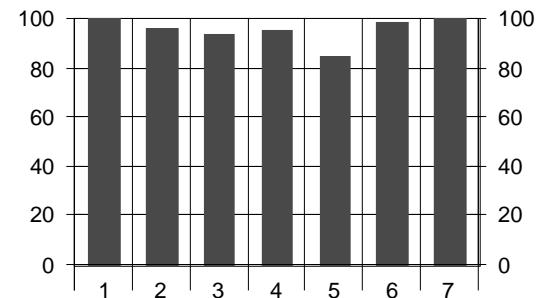

	Leg 1	Leg 2	Leg 3	Leg 4	Leg 5	Leg 6	Leg 7
<b>Race Position at this leg</b>	1	1	3	3	2	1	1
<b>Race Time at this leg</b>	01:02:51	02:12:35	03:05:30	04:22:47	04:34:14	06:05:10	06:43:39
<b>Average Race Time at this leg</b>	01:28:19	02:48:19	03:56:21	06:08:50	06:24:14	08:36:58	09:37:20
<b>Winning Race Time at this leg</b>	01:02:51	02:12:35	03:04:57	04:10:38	04:32:45	06:05:10	06:43:39
<b>Winning Team at this leg</b>	50	50	57	74	74	50	50
<b>Place on just this leg</b>	1	4	6	5	13	2	1
<b>Split Time for this leg</b>	01:02:51	01:09:44	00:52:55	01:17:17	00:11:27	01:30:56	00:38:29
<b>Average Split Time on this leg</b>	01:28:19	01:19:59	01:07:54	02:14:38	00:17:27	02:12:44	01:00:22
<b>Fastest Split Time on this leg</b>	01:02:51	00:48:54	00:46:24	00:51:50	00:05:52	01:25:33	00:38:29
<b>Fastest Team on just this leg</b>	50	28	29	74	44	57	50

**Overall Race Performance**

These graphs show the Performance of the team against all 78 teams entered

1st place = 100% Performance

Updated 6/1/2008 3:55:50 PM

**Split Leg Performance**

**=> These are 'Unofficial Results' until Race Officials have validated their reports. <=**  
Data Collection and Display Software Programs written by Jim Baremore, Amateur Radio Operator K5QQ