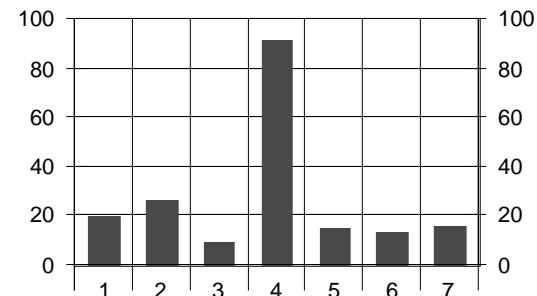

	Leg 1	Leg 2	Leg 3	Leg 4	Leg 5	Leg 6	Leg 7
Race Position at this leg	62	63	68	37	45	54	53
Race Time at this leg	01:41:01	03:07:23	04:37:56	06:03:20	06:28:53	09:36:51	10:59:31
Average Race Time at this leg	01:28:19	02:48:19	03:56:21	06:08:50	06:24:14	08:36:58	09:37:20
Winning Race Time at this leg	01:02:51	02:12:35	03:04:57	04:10:38	04:32:45	06:05:10	06:43:39
Winning Team at this leg	50	50	57	74	74	50	50
Place on just this leg	64	59	72	8	68	69	67
Split Time for this leg	01:41:01	01:26:22	01:30:33	01:25:24	00:25:33	03:07:58	01:22:40
Average Split Time on this leg	01:28:19	01:19:59	01:07:54	02:14:38	00:17:27	02:12:44	01:00:22
Fastest Split Time on this leg	01:02:51	00:48:54	00:46:24	00:51:50	00:05:52	01:25:33	00:38:29
Fastest Team on just this leg	50	28	29	74	44	57	50

Overall Race Performance

These graphs show the Performance of the team against all 78 teams entered

1st place = 100% Performance

Updated 6/1/2008 3:55:50 PM

Split Leg Performance

=> These are 'Unofficial Results' until Race Officials have validated their reports. <=
Data Collection and Display Software Programs written by Jim Baremore, Amateur Radio Operator K5QQ