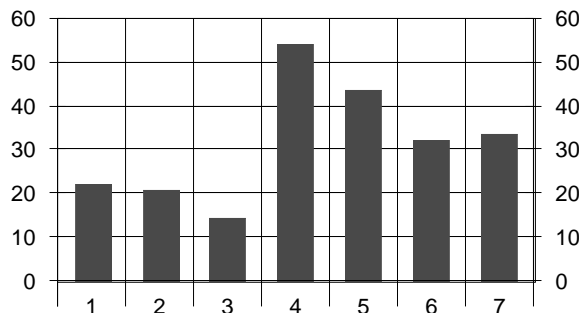

~2008 Ozark Greenways Adventure Race~

**Real Time Race Results brought to you by
Greene County and Christian County Hams,
Members of the Amateur Radio Emergency Services**

Team 6: Ebenezer Squeezers (Status: Complete)

	Leg 1	Leg 2	Leg 3	Leg 4	Leg 5	Leg 6	Leg 7
Race Position at this leg	62	63	68	37	45	54	53
Race Time at this leg	01:41:01	03:07:23	04:37:56	06:03:20	06:28:53	09:36:51	10:59:31
Average Race Time at this leg	01:28:19	02:48:19	03:56:21	06:08:50	06:24:14	08:36:58	09:37:20
Winning Race Time at this leg	01:02:51	02:12:35	03:04:57	04:10:38	04:32:45	06:05:10	06:43:39
Winning Team at this leg	50	50	57	74	74	50	50
Place on just this leg	64	59	72	8	68	69	67
Split Time for this leg	01:41:01	01:26:22	01:30:33	01:25:24	00:25:33	03:07:58	01:22:40
Average Split Time on this leg	01:28:19	01:19:59	01:07:54	02:14:38	00:17:27	02:12:44	01:00:22
Fastest Split Time on this leg	01:02:51	00:48:54	00:46:24	00:51:50	00:05:52	01:25:33	00:38:29
Fastest Team on just this leg	50	28	29	74	44	57	50

Overall Race Performance

These graphs show the Performance of the team against all 78 teams entered

1st place = 100% Performance

Updated 6/1/2008 3:55:50 PM