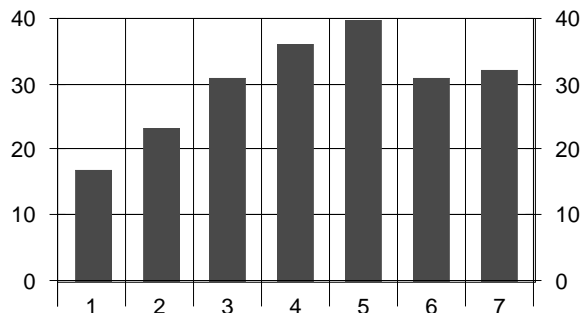

~2008 Ozark Greenways Adventure Race~

**Real Time Race Results brought to you by
Greene County and Christian County Hams,
Members of the Amateur Radio Emergency Services**

Team 62: Big Idea (Status: Complete)

	Leg 1	Leg 2	Leg 3	Leg 4	Leg 5	Leg 6	Leg 7
Race Position at this leg	66	61	55	51	48	55	54
Race Time at this leg	01:44:48	03:04:13	04:14:28	06:22:33	06:38:12	09:44:43	11:13:06
Average Race Time at this leg	01:28:19	02:48:19	03:56:21	06:08:50	06:24:14	08:36:58	09:37:20
Winning Race Time at this leg	01:02:51	02:12:35	03:04:57	04:10:38	04:32:45	06:05:10	06:43:39
Winning Team at this leg	50	50	57	74	74	50	50
Place on just this leg	68	38	50	45	37	68	71
Split Time for this leg	01:44:48	01:19:25	01:10:15	02:08:05	00:15:39	03:06:31	01:28:23
Average Split Time on this leg	01:28:19	01:19:59	01:07:54	02:14:38	00:17:27	02:12:44	01:00:22
Fastest Split Time on this leg	01:02:51	00:48:54	00:46:24	00:51:50	00:05:52	01:25:33	00:38:29
Fastest Team on just this leg	50	28	29	74	44	57	50

Overall Race Performance

These graphs show the Performance of the team against all 78 teams entered

1st place = 100% Performance

Updated 6/1/2008 3:55:50 PM