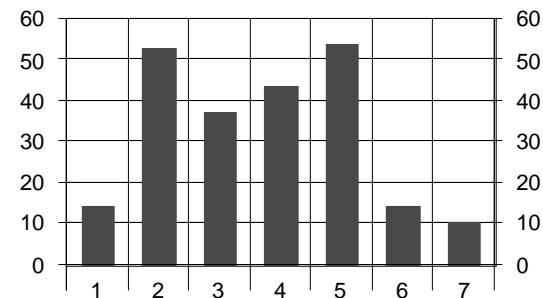

	Leg 1	Leg 2	Leg 3	Leg 4	Leg 5	Leg 6	Leg 7
Race Position at this leg	66	61	55	51	48	55	54
Race Time at this leg	01:44:48	03:04:13	04:14:28	06:22:33	06:38:12	09:44:43	11:13:06
Average Race Time at this leg	01:28:19	02:48:19	03:56:21	06:08:50	06:24:14	08:36:58	09:37:20
Winning Race Time at this leg	01:02:51	02:12:35	03:04:57	04:10:38	04:32:45	06:05:10	06:43:39
Winning Team at this leg	50	50	57	74	74	50	50
Place on just this leg	68	38	50	45	37	68	71
Split Time for this leg	01:44:48	01:19:25	01:10:15	02:08:05	00:15:39	03:06:31	01:28:23
Average Split Time on this leg	01:28:19	01:19:59	01:07:54	02:14:38	00:17:27	02:12:44	01:00:22
Fastest Split Time on this leg	01:02:51	00:48:54	00:46:24	00:51:50	00:05:52	01:25:33	00:38:29
Fastest Team on just this leg	50	28	29	74	44	57	50

Overall Race Performance

These graphs show the Performance of the team against all 78 teams entered

1st place = 100% Performance

Updated 6/1/2008 3:55:50 PM

Split Leg Performance

**=> These are 'Unofficial Results' until Race Officials have validated their reports. <=
Data Collection and Display Software Programs written by Jim Baremore, Amateur Radio Operator K5QQ**