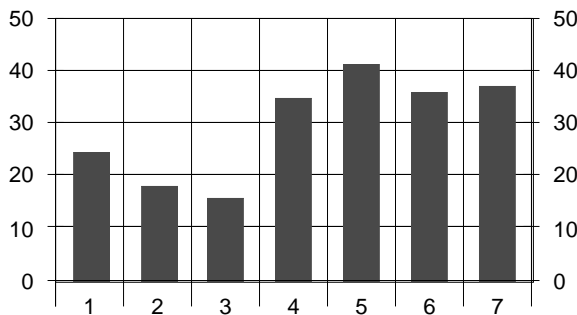

~2008 Ozark Greenways Adventure Race~

**Real Time Race Results brought to you by
Greene County and Christian County Hams,
Members of the Amateur Radio Emergency Services**

Team 63: Shagging Sherpas (Status: Complete)

	Leg 1	Leg 2	Leg 3	Leg 4	Leg 5	Leg 6	Leg 7
Race Position at this leg	60	65	67	52	47	51	50
Race Time at this leg	01:38:41	03:07:45	04:35:00	06:23:05	06:37:27	09:29:45	10:32:24
Average Race Time at this leg	01:28:19	02:48:19	03:56:21	06:08:50	06:24:14	08:36:58	09:37:20
Winning Race Time at this leg	01:02:51	02:12:35	03:04:57	04:10:38	04:32:45	06:05:10	06:43:39
Winning Team at this leg	50	50	57	74	74	50	50
Place on just this leg	62	67	69	18	28	65	44
Split Time for this leg	01:38:41	01:29:04	01:27:15	01:48:05	00:14:22	02:52:18	01:02:39
Average Split Time on this leg	01:28:19	01:19:59	01:07:54	02:14:38	00:17:27	02:12:44	01:00:22
Fastest Split Time on this leg	01:02:51	00:48:54	00:46:24	00:51:50	00:05:52	01:25:33	00:38:29
Fastest Team on just this leg	50	28	29	74	44	57	50

Overall Race Performance

These graphs show the Performance of the team against all 78 teams entered

1st place = 100%
Performance

Updated 6/1/2008 3:55:50 PM