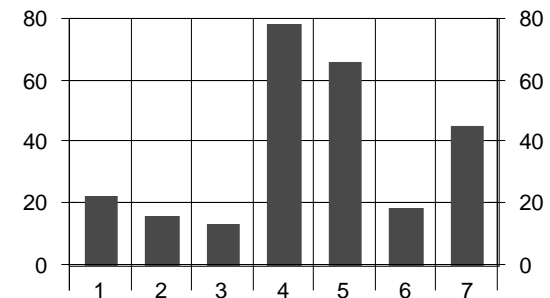

	Leg 1	Leg 2	Leg 3	Leg 4	Leg 5	Leg 6	Leg 7
<b>Race Position at this leg</b>	60	65	67	52	47	51	50
<b>Race Time at this leg</b>	01:38:41	03:07:45	04:35:00	06:23:05	06:37:27	09:29:45	10:32:24
<b>Average Race Time at this leg</b>	01:28:19	02:48:19	03:56:21	06:08:50	06:24:14	08:36:58	09:37:20
<b>Winning Race Time at this leg</b>	01:02:51	02:12:35	03:04:57	04:10:38	04:32:45	06:05:10	06:43:39
<b>Winning Team at this leg</b>	50	50	57	74	74	50	50
<b>Place on just this leg</b>	62	67	69	18	28	65	44
<b>Split Time for this leg</b>	01:38:41	01:29:04	01:27:15	01:48:05	00:14:22	02:52:18	01:02:39
<b>Average Split Time on this leg</b>	01:28:19	01:19:59	01:07:54	02:14:38	00:17:27	02:12:44	01:00:22
<b>Fastest Split Time on this leg</b>	01:02:51	00:48:54	00:46:24	00:51:50	00:05:52	01:25:33	00:38:29
<b>Fastest Team on just this leg</b>	50	28	29	74	44	57	50

**Overall Race Performance**

These graphs show the Performance of the team against all 78 teams entered

1st place = 100%  
Performance

Updated 6/1/2008 3:55:50 PM

**Split Leg Performance**

**=> These are 'Unofficial Results' until Race Officials have validated their reports. <=  
Data Collection and Display Software Programs written by Jim Baremore, Amateur Radio Operator K5QQ**