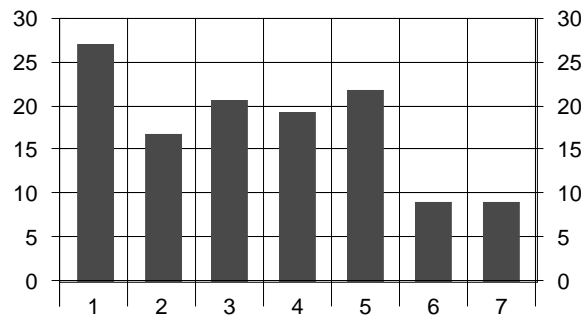

~2008 Ozark Greenways Adventure Race~

**Real Time Race Results brought to you by
Greene County and Christian County Hams,
Members of the Amateur Radio Emergency Services**

Team 69: Team Mean Machine (Status: Partial)

	Leg 1	Leg 2	Leg 3	Leg 4	Leg 5	Leg 6	Leg 7
Race Position at this leg	58	66	63	64	62	72	72
Race Time at this leg	01:36:41	03:08:56	04:27:09	07:58:07	08:06:38	11:18:50	12:31:30
Average Race Time at this leg	01:28:19	02:48:19	03:56:21	06:08:50	06:24:14	08:36:58	09:37:20
Winning Race Time at this leg	01:02:51	02:12:35	03:04:57	04:10:38	04:32:45	06:05:10	06:43:39
Winning Team at this leg	50	50	57	74	74	50	50
Place on just this leg	60	74	64	66	6	70	62
Split Time for this leg	01:36:41	01:32:15	01:18:13	03:30:58	00:08:31	03:12:12	01:12:40
Average Split Time on this leg	01:28:19	01:19:59	01:07:54	02:14:38	00:17:27	02:12:44	01:00:22
Fastest Split Time on this leg	01:02:51	00:48:54	00:46:24	00:51:50	00:05:52	01:25:33	00:38:29
Fastest Team on just this leg	50	28	29	74	44	57	50

Overall Race Performance

These graphs show the Performance of the team against all 78 teams entered

1st place = 100% Performance

Updated 6/1/2008 3:55:50 PM