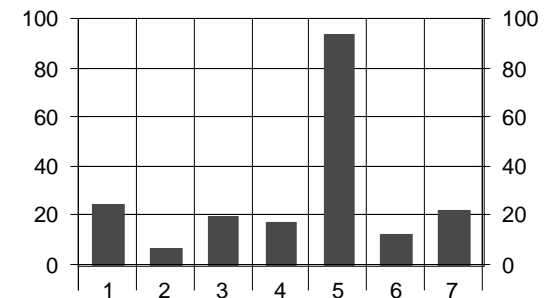

	Leg 1	Leg 2	Leg 3	Leg 4	Leg 5	Leg 6	Leg 7
Race Position at this leg	58	66	63	64	62	72	72
Race Time at this leg	01:36:41	03:08:56	04:27:09	07:58:07	08:06:38	11:18:50	12:31:30
Average Race Time at this leg	01:28:19	02:48:19	03:56:21	06:08:50	06:24:14	08:36:58	09:37:20
Winning Race Time at this leg	01:02:51	02:12:35	03:04:57	04:10:38	04:32:45	06:05:10	06:43:39
Winning Team at this leg	50	50	57	74	74	50	50
Place on just this leg	60	74	64	66	6	70	62
Split Time for this leg	01:36:41	01:32:15	01:18:13	03:30:58	00:08:31	03:12:12	01:12:40
Average Split Time on this leg	01:28:19	01:19:59	01:07:54	02:14:38	00:17:27	02:12:44	01:00:22
Fastest Split Time on this leg	01:02:51	00:48:54	00:46:24	00:51:50	00:05:52	01:25:33	00:38:29
Fastest Team on just this leg	50	28	29	74	44	57	50

Overall Race Performance

These graphs show the Performance of the team against all 78 teams entered

1st place = 100% Performance

Updated 6/1/2008 3:55:50 PM

Split Leg Performance

**=> These are 'Unofficial Results' until Race Officials have validated their reports. <=
Data Collection and Display Software Programs written by Jim Baremore, Amateur Radio Operator K5QQ**