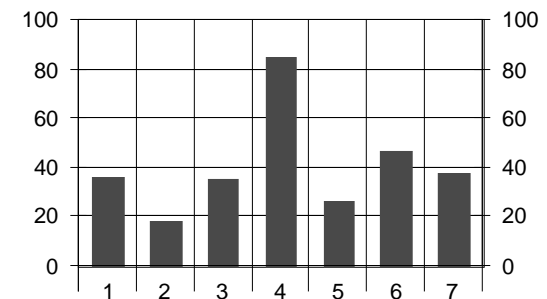

	Leg 1	Leg 2	Leg 3	Leg 4	Leg 5	Leg 6	Leg 7
<b>Race Position at this leg</b>	49	54	54	27	31	32	34
<b>Race Time at this leg</b>	01:30:52	02:59:13	04:10:31	05:53:16	06:12:58	08:25:02	09:30:35
<b>Average Race Time at this leg</b>	01:28:19	02:48:19	03:56:21	06:08:50	06:24:14	08:36:58	09:37:20
<b>Winning Race Time at this leg</b>	01:02:51	02:12:35	03:04:57	04:10:38	04:32:45	06:05:10	06:43:39
<b>Winning Team at this leg</b>	50	50	57	74	74	50	50
<b>Place on just this leg</b>	51	65	52	13	59	43	50
<b>Split Time for this leg</b>	01:30:52	01:28:21	01:11:18	01:42:45	00:19:42	02:12:04	01:05:33
<b>Average Split Time on this leg</b>	01:28:19	01:19:59	01:07:54	02:14:38	00:17:27	02:12:44	01:00:22
<b>Fastest Split Time on this leg</b>	01:02:51	00:48:54	00:46:24	00:51:50	00:05:52	01:25:33	00:38:29
<b>Fastest Team on just this leg</b>	50	28	29	74	44	57	50

**Overall Race Performance**

These graphs show the Performance of the team against all 78 teams entered

1st place = 100% Performance

Updated 6/1/2008 3:55:50 PM

**Split Leg Performance**

**=> These are 'Unofficial Results' until Race Officials have validated their reports. <=**  
Data Collection and Display Software Programs written by Jim Baremore, Amateur Radio Operator K5QQ