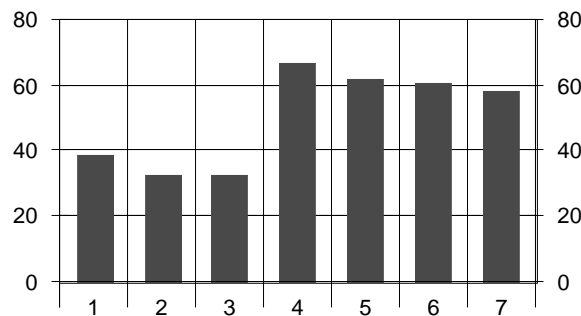

~2008 Ozark Greenways Adventure Race~

**Real Time Race Results brought to you by
Greene County and Christian County Hams,
Members of the Amateur Radio Emergency Services**

Team 75: Rubs, Scrubs and Suds (Status: Complete)

	Leg 1	Leg 2	Leg 3	Leg 4	Leg 5	Leg 6	Leg 7
Race Position at this leg	49	54	54	27	31	32	34
Race Time at this leg	01:30:52	02:59:13	04:10:31	05:53:16	06:12:58	08:25:02	09:30:35
Average Race Time at this leg	01:28:19	02:48:19	03:56:21	06:08:50	06:24:14	08:36:58	09:37:20
Winning Race Time at this leg	01:02:51	02:12:35	03:04:57	04:10:38	04:32:45	06:05:10	06:43:39
Winning Team at this leg	50	50	57	74	74	50	50
Place on just this leg	51	65	52	13	59	43	50
Split Time for this leg	01:30:52	01:28:21	01:11:18	01:42:45	00:19:42	02:12:04	01:05:33
Average Split Time on this leg	01:28:19	01:19:59	01:07:54	02:14:38	00:17:27	02:12:44	01:00:22
Fastest Split Time on this leg	01:02:51	00:48:54	00:46:24	00:51:50	00:05:52	01:25:33	00:38:29
Fastest Team on just this leg	50	28	29	74	44	57	50

Overall Race Performance

These graphs show the Performance of the team against all 78 teams entered

1st place = 100% Performance

Updated 6/1/2008 3:55:50 PM