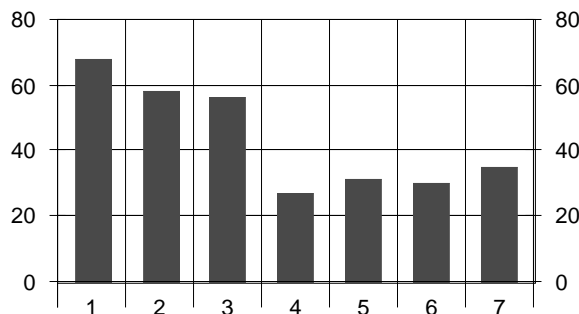

~2008 Ozark Greenways Adventure Race~

**Real Time Race Results brought to you by
Greene County and Christian County Hams,
Members of the Amateur Radio Emergency Services**

Team 8: Plain Ketchup (Status: Complete)

	Leg 1	Leg 2	Leg 3	Leg 4	Leg 5	Leg 6	Leg 7
Race Position at this leg	26	34	35	58	55	56	52
Race Time at this leg	01:22:39	02:47:09	03:52:44	06:55:28	07:05:18	09:47:33	10:43:51
Average Race Time at this leg	01:28:19	02:48:19	03:56:21	06:08:50	06:24:14	08:36:58	09:37:20
Winning Race Time at this leg	01:02:51	02:12:35	03:04:57	04:10:38	04:32:45	06:05:10	06:43:39
Winning Team at this leg	50	50	57	74	74	50	50
Place on just this leg	26	55	36	62	9	62	32
Split Time for this leg	01:22:39	01:24:30	01:05:35	03:02:44	00:09:50	02:42:15	00:56:18
Average Split Time on this leg	01:28:19	01:19:59	01:07:54	02:14:38	00:17:27	02:12:44	01:00:22
Fastest Split Time on this leg	01:02:51	00:48:54	00:46:24	00:51:50	00:05:52	01:25:33	00:38:29
Fastest Team on just this leg	50	28	29	74	44	57	50

Overall Race Performance

These graphs show the Performance of the team against all 78 teams entered

1st place = 100% Performance

Updated 6/1/2008 3:55:50 PM