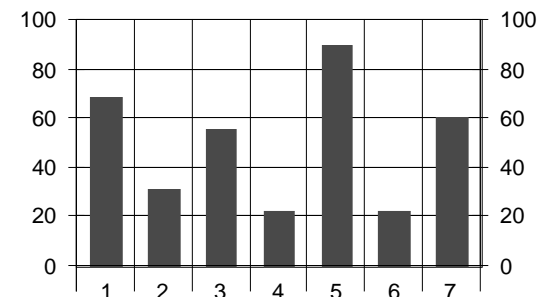

	Leg 1	Leg 2	Leg 3	Leg 4	Leg 5	Leg 6	Leg 7
Race Position at this leg	26	34	35	58	55	56	52
Race Time at this leg	01:22:39	02:47:09	03:52:44	06:55:28	07:05:18	09:47:33	10:43:51
Average Race Time at this leg	01:28:19	02:48:19	03:56:21	06:08:50	06:24:14	08:36:58	09:37:20
Winning Race Time at this leg	01:02:51	02:12:35	03:04:57	04:10:38	04:32:45	06:05:10	06:43:39
Winning Team at this leg	50	50	57	74	74	50	50
Place on just this leg	26	55	36	62	9	62	32
Split Time for this leg	01:22:39	01:24:30	01:05:35	03:02:44	00:09:50	02:42:15	00:56:18
Average Split Time on this leg	01:28:19	01:19:59	01:07:54	02:14:38	00:17:27	02:12:44	01:00:22
Fastest Split Time on this leg	01:02:51	00:48:54	00:46:24	00:51:50	00:05:52	01:25:33	00:38:29
Fastest Team on just this leg	50	28	29	74	44	57	50

Overall Race Performance

These graphs show the Performance of the team against all 78 teams entered

1st place = 100% Performance

Updated 6/1/2008 3:55:50 PM

Split Leg Performance

**=> These are 'Unofficial Results' until Race Officials have validated their reports. <=
Data Collection and Display Software Programs written by Jim Baremore, Amateur Radio Operator K5QQ**