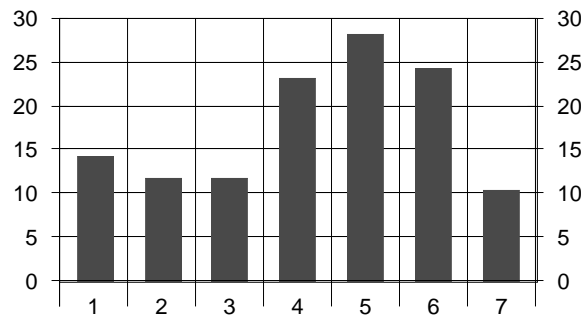

~2008 Ozark Greenways Adventure Race~

**Real Time Race Results brought to you by
Greene County and Christian County Hams,
Members of the Amateur Radio Emergency Services**

Team 9: Sooners (Status: Partial)

	Leg 1	Leg 2	Leg 3	Leg 4	Leg 5	Leg 6	Leg 7
Race Position at this leg	68	70	70	61	57	60	71
Race Time at this leg	01:47:10	03:14:35	04:42:20	07:02:19	07:11:28	10:36:40	12:00:52
Average Race Time at this leg	01:28:19	02:48:19	03:56:21	06:08:50	06:24:14	08:36:58	09:37:20
Winning Race Time at this leg	01:02:51	02:12:35	03:04:57	04:10:38	04:32:45	06:05:10	06:43:39
Winning Team at this leg	50	50	57	74	74	50	50
Place on just this leg	70	62	70	53	7	71	68
Split Time for this leg	01:47:10	01:27:25	01:27:45	02:19:59	00:09:09	03:25:12	01:24:12
Average Split Time on this leg	01:28:19	01:19:59	01:07:54	02:14:38	00:17:27	02:12:44	01:00:22
Fastest Split Time on this leg	01:02:51	00:48:54	00:46:24	00:51:50	00:05:52	01:25:33	00:38:29
Fastest Team on just this leg	50	28	29	74	44	57	50

Overall Race Performance

These graphs show the Performance of the team against all 78 teams entered

1st place = 100% Performance

Updated 6/1/2008 3:55:50 PM