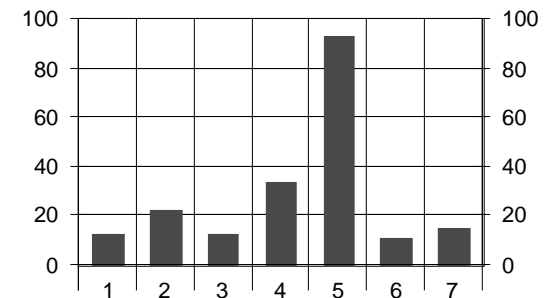

Overall Race Performance

These graphs show the Performance of the team against all 78 teams entered

1st place = 100% Performance

Updated 6/1/2008 3:55:50 PM

Split Leg Performance

**=> These are 'Unofficial Results' until Race Officials have validated their reports. <=
Data Collection and Display Software Programs written by Jim Baremore, Amateur Radio Operator K5QQ**